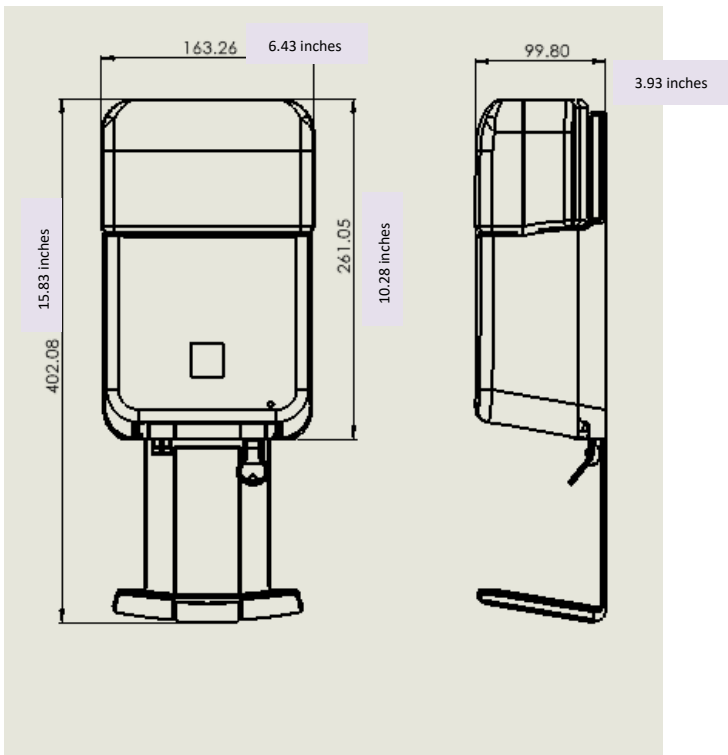

Spectrum Pro Dimensions (in millimeters)

Auto without bottle

Auto with bottle

Manual without bottle

Manual with bottle