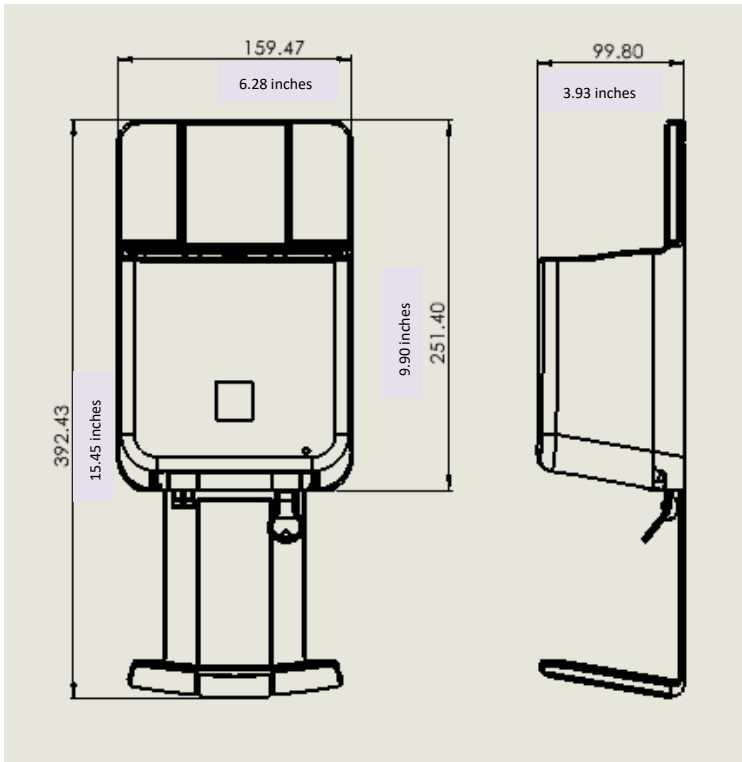

Spectrum Pro Dimensions (in millimeters)

Auto without bottle

Auto with bottle

Manual without bottle

Manual with bottle