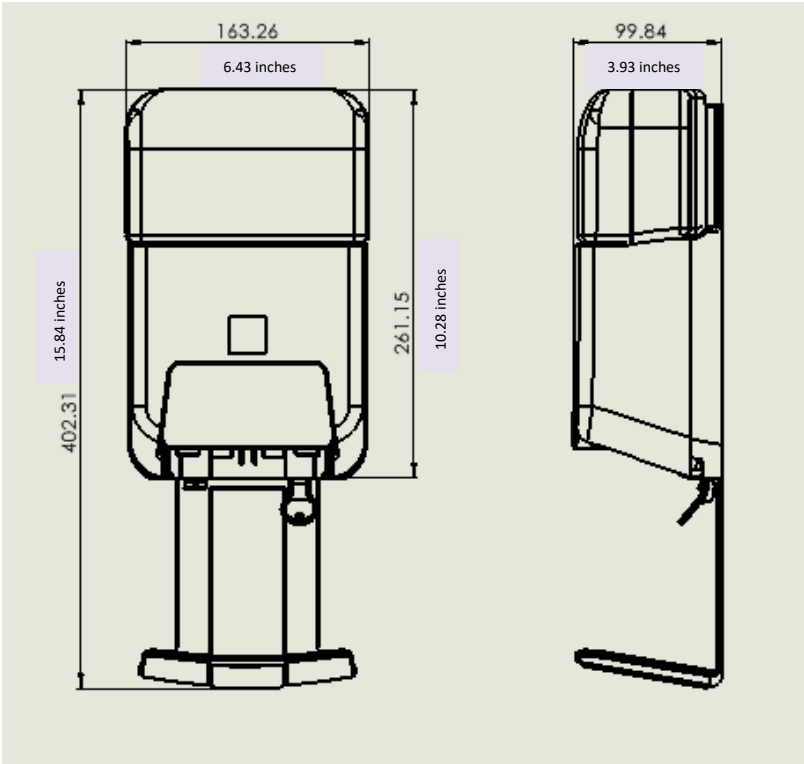

Spectrum Pro Dimensions (in millimeters)

Auto without bottle

Auto with bottle

Manual without bottle

Manual with bottle