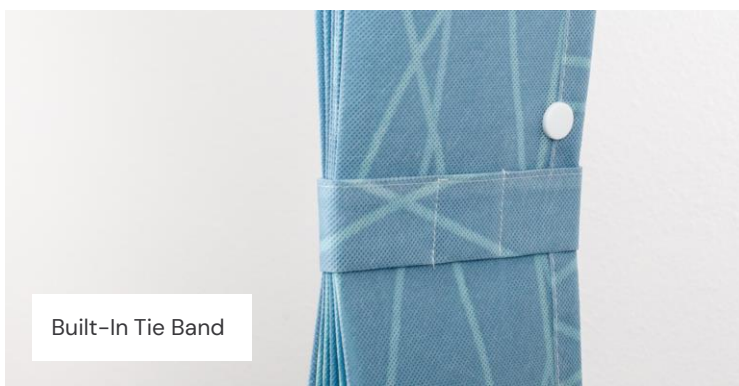

Key Benefits

- Save time by quickly changing a single panel with side snaps & snap mesh heading
- Reduce costs by eliminating the need to launder privacy curtains
- Keep track of when to change curtains with optional adhesive timers
- Keep curtains tidy when not in use with sewn-on tie bands

Adhesive Timers

Available in 3-month and 6-month time windows.

DISPOSABLE CURTAINS

Product Details

Curtain panels and mesh come in standard widths with snap attachments, making it easy to add, remove, or change out individual curtains. Select your mesh height based on the height of your ceiling.

Snap Mesh

Side Snaps

Built-In Tie Band

Variable Mesh Height Options

How to Select Mesh Height

Mesh Height:	For Ceiling Height:
4"	7' 6"
12"	8'
18"	8' 6"
24"	9'
30"	9' 6"