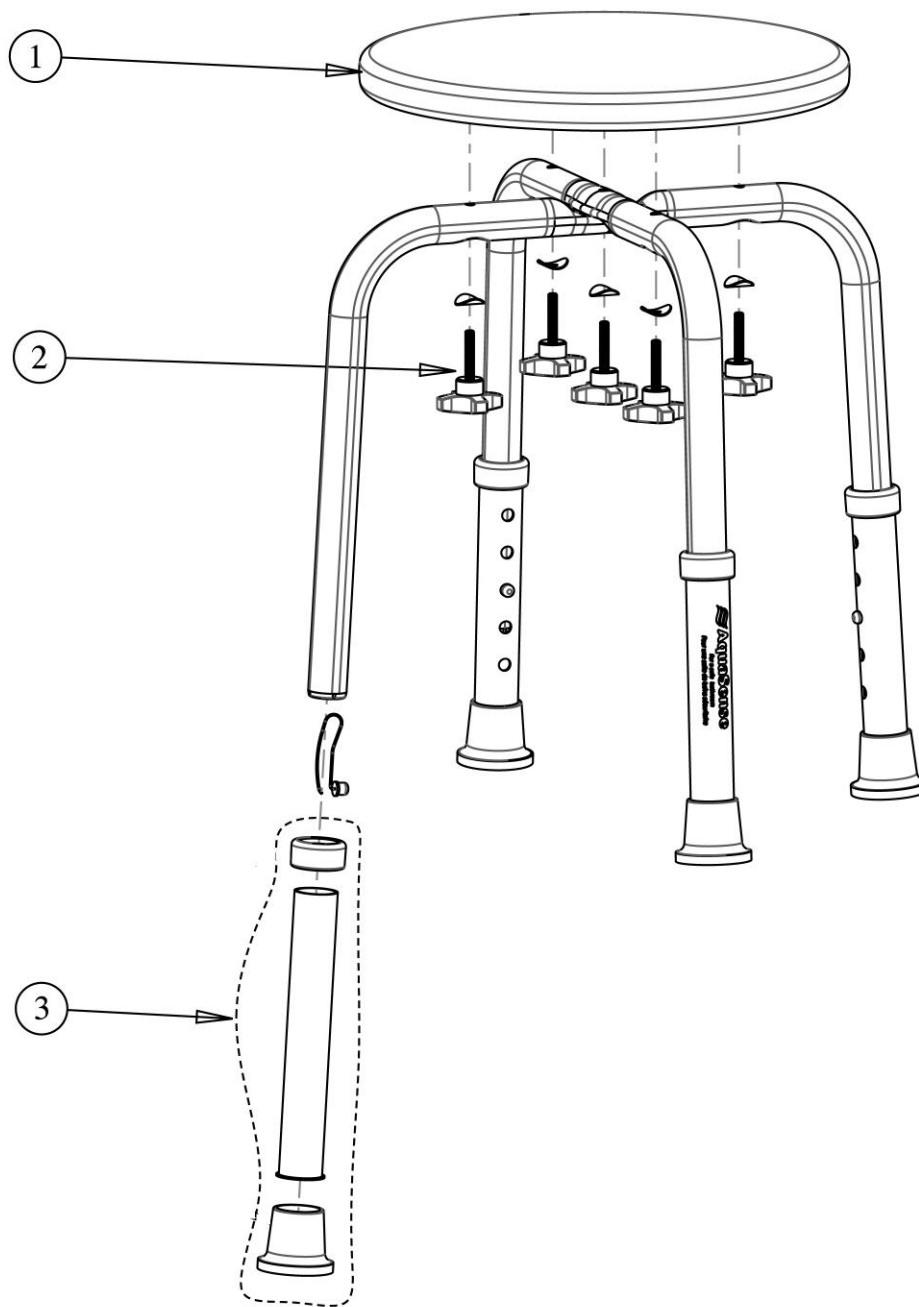

770-514 AQUASENSE SHOWER STOOL

Item #	AMG Part #	Item Description	Qty Per Unit	Pkg Qty
1.	A03-456	Round Seat, White (dia:324mm)	1 EA	1 EA
2.	B03-862	Hardware Set, Aqua-Blue (5 Cross-Head Knobs ¼ in x 1.4 in & 5 Curved S-Steel Washers)	1 ST	1 ST
3.	B03-021	Extension Leg, Aqua-Blue (Aluminum Tube dia:28.6x190mm, Anti-Rattle & Rubber Tip) – 4 ea / set	1 ST	1 ST