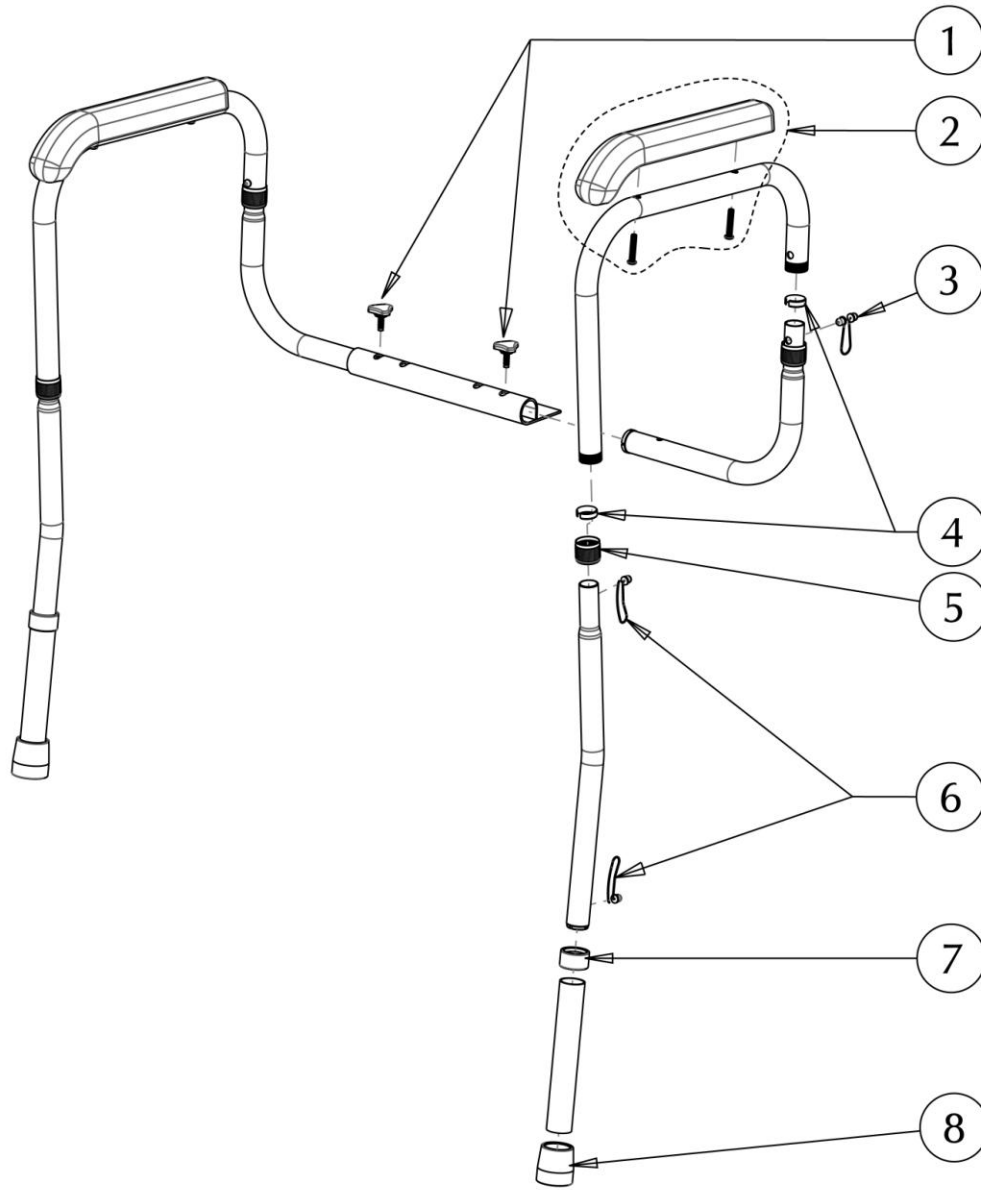

770-665 AQUASENSE ADJUSTABLE TOILET SAFETY RAILS

Item #	AMG Part #	Item Description	Qty Per Unit	Pkg Qty
1.	A03-151	AquaSense Triangle Knob, M6x16mm - 2 ea / set	1 ST	1 ST
2.	B03-047	Armrests with Hardware (2 White Arm Pads & 4 Philips Bolts 1/4x20-1.24")	1 ST	1 ST
3.	A03-221	Double Push-Button with Spring Spring – 2 ea / set	1 ST	1 ST
4.	A03-411	Inner Sleeve, Black Plastic – 4 ea / set	1 ST	1 ST
5.	A03-205	Tightening Aluminum Nut - 2 ea / set	2 ST	1 ST
6.	B03-811	Push Button & Spring	4 ST	1 ST
7.	A03-212	AquaSense Anti-Rattle for Extension Leg, Blue - 2 ea / set	1 ST	1 ST
8.	A03-435	AquaSense Plastic Tip, Blue – 2 ea / set	1 ST	1 ST