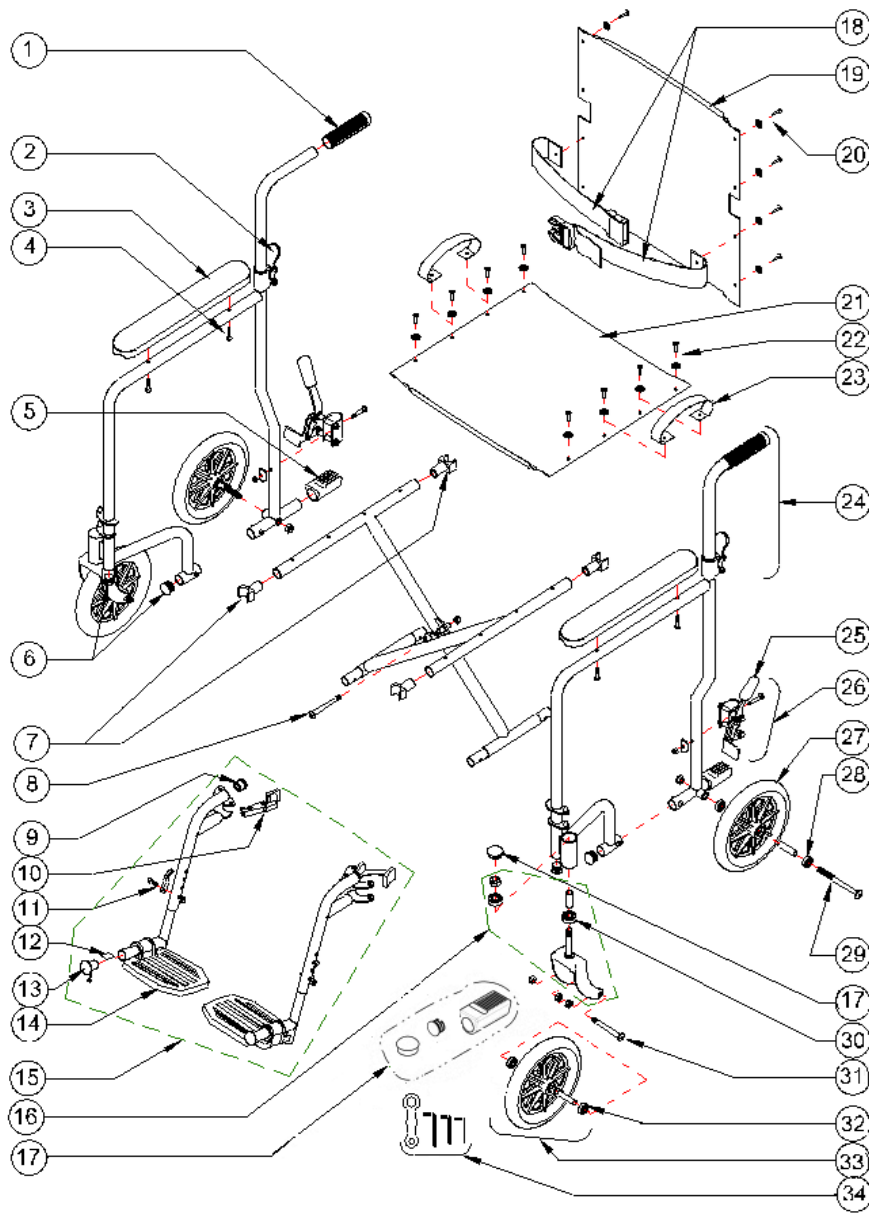

Revision	Rev 1.0	Rev2.0	Rev 3.0	Qty	Sold	UOM
Date	6/14/2004	8/18/2006	6/1/2015	Unit	By	
1. Handgrip (Pair)	A02-405	A02-405	XXXXX	1	1	PR
2. Back Release Lever	A02-411	A02-411	XXXXX	2	1	EA
Back Release Lever (2 ea)	XXXXX	XXXXX	C48-00059	1	1	Set
3. Full Arm Pad Only (Pair)	A02-462	A02--462	XXXXX	1	1	PR
Full Arm Pad Only (Pair) & Hardware	XXXXX	XXXXX	C48-00060	1	1	PR
4. Arm Pad Hardware	A02-122	A02-122	XXXXX	1	1	Set
5. Tipping Sleeve	A02-421	A02-421	XXXXX	1	1	EA
6. Frame End Cap	[2]	[2]	XXXXX	2	1	EA
7. Front Seat Guides	A02-474	A02-474	XXXXX	2	1	EA
Rear Seat Guides (2 ea)	A02-475	A02-475	XXXXX	1	1	Set
Front & Rear Seat Guide	XXXXX	XXXXX	C48-00069	1	1	Set
8. Cross Frame Bolt Assembly	[2]	[2]	XXXXX	1	1	Set
9. Footrest Anti Rattler	[2]	[2]	XXXXX	2	1	EA
10. Release Lever Assy L&R	[2]	[2]	C48-00065	1	1	PR
11. Height Adjustment Lever	XXXXX	[2]	XXXXX	2	1	Set
12. Leaf Spring	XXXXX	[2]	XXXXX	2	1	EA
13. Footrest Bumper & Screw	B02-342	B02-342	XXXXX	2	1	Set
14. Footplate	XXXXX	[2]	XXXXX	2	1	EA
15. Footrest (Pair)	XXXXX	B02-306	C48-00064	1	1	PR
16. Fork, 2 Bearings Spacer & Nut	B02-141	B02-141	XXXXX	2	1	EA
Fork & Caster Axle Assembly	XXXXX	XXXXX	[2]	2	1	EA
17. Dust Cap, Tipping Sleeve & Frame End Cap (2 Each)	XXXXX	XXXXX	[2]	1	1	Set
Dust Cap Only	A02-447	A02-447	XXXXX	2	1	EA
18. Seat Belt	700-864	700-864	C48-00066	1	1	EA
19. Back Upholstery & Hardware	700-852	700-852	C48-00067	1	1	EA
20. Back Upholstery Hardware Screw & Washer	[2]	[2]	XXXXX	8	1	Set
21. Seat Upholstery & Hardware	700-854	700-854	C48-00062	1	1	EA
22. Seat Upholstery Hardware Screw & Washer	B02-819	B02-819	XXXXX	8	1	Set
23. Folding Strap (Pair)	A02-476	A02-476	C48-00061	1	1	PR
24. Back Cane Assembly	[2]	[2]	XXXXX	2	1	EA
Back Cane Assembly Left & Right	XXXXX	XXXXX	C48-00058	1	1	PR
25. Brake Tip (Pair)	A02-403	A02-403	XXXXX	1	1	PR
26. Wheel Lock Assembly Left & Right	B02-250	B02-250	C48-00070	1	1	PR
27. Rear Wheel	B02-133GY	B02-133GY	C48-00072	2	1	EA
28. Rear Wheel Bearing	A02-304	A02-304	XXXXX	4	1	EA
29. Rear Axle	B02-833	B02-833	XXXXX	2	1	EA
30. Fork Stem Bearing	A02-301	A02-301	XXXXX	4	1	EA
32. Caster Axle Assembly	B02-831	B02-831	XXXXX	2	1	Set
33. Caster Bearing	A02-302	A02-302	XXXXX	4	1	EA
34. Caster	B02-131GY	B02-131GY	C48-00074	2	1	EA
35. Tool Kit	[2]	[2]	XXXXX	1	1	Set