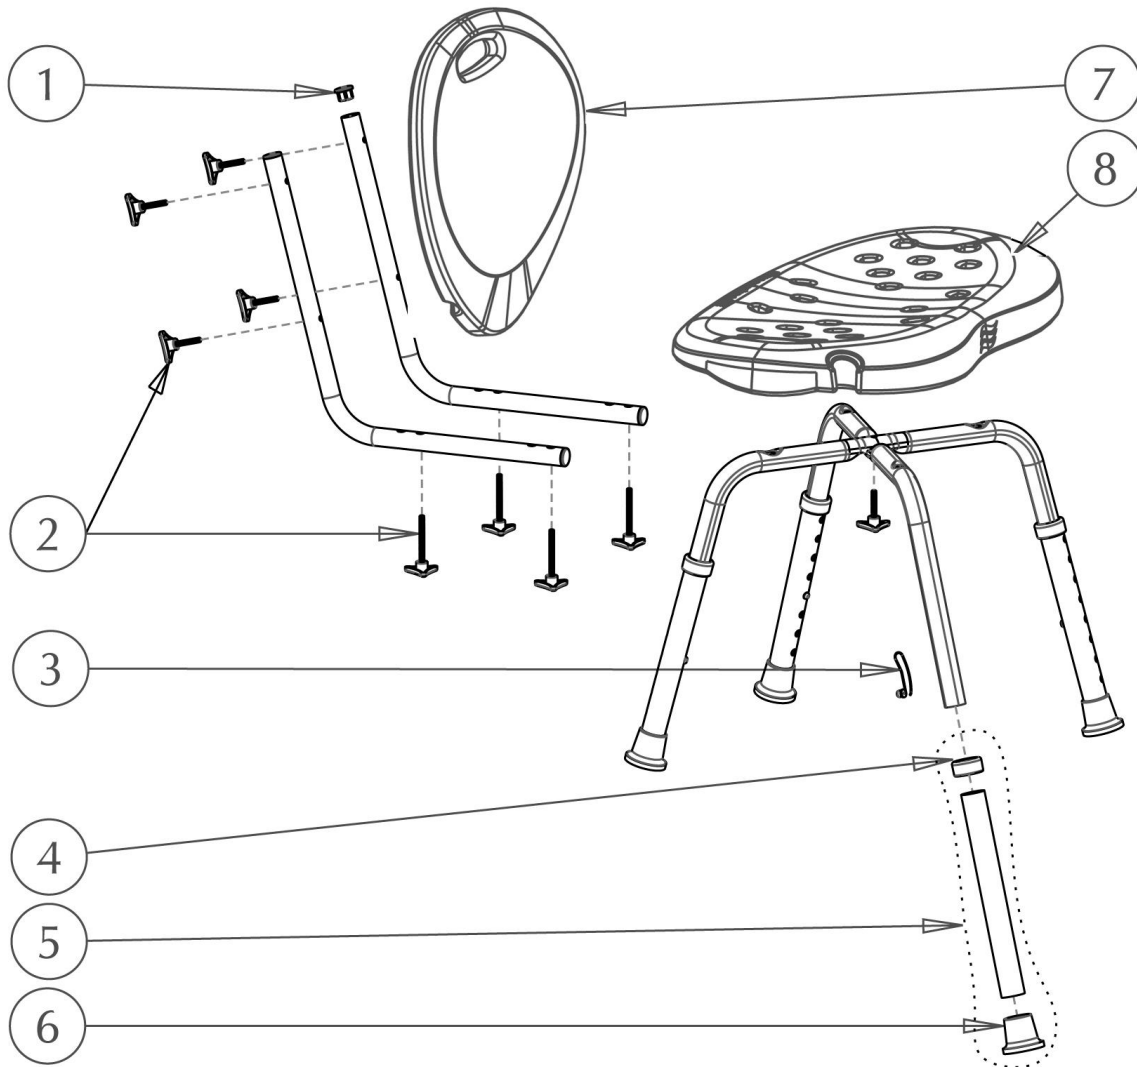

770-537 AQUASENSE ADJUSTABLE BATH BENCH WITH BACK, white

Item #	AMG Part #	Item Description	Qty Per Unit	Sold by	UOM
1.	A11-452	Plastic Plug for dia:22.2mm, Aqua-Blue - 4ea / set	1	1	ST
2.	B11-832	Hardware Set, Aqua-Blue (5 Triangular Knobs M6x34mm & 4 Triangular Knobs M6x57mm)	1	1	ST
3.	B11-811	Push Button dia:8mm & Spring - 4ea / set	1	1	ST
4.	A11-212	Anti-Rattle for dia:28.6mm, Aqua-Blue - 4ea / set	1	1	ST
5.	B11-012	Extension Leg, Aqua-Blue (Aluminum Tube dia:28.6x250mm, Anti-Rattle & Rubber Tip) - 4ea / set	1	1	ST
6.	A11-482	Rubber Tip for dia:28.6mm, Aqua-Blue - 4ea / set	1	1	ST
7.	A11-426	Backrest, Blow-Molded Plastic, White (410x365x25mm)	1	1	EA
8.	A11-406	Seat, Blow-Molded Plastic, White (500x305x40mm)	1	1	EA
Not Shown	B11-852	Hardware Set for Bath Bench with Back (5 Cross-Cup Screws M6x34mm, 4 Cross-Cup Screws M6x59mm, 9 Curved Washers) - Accessory	1	1	ST