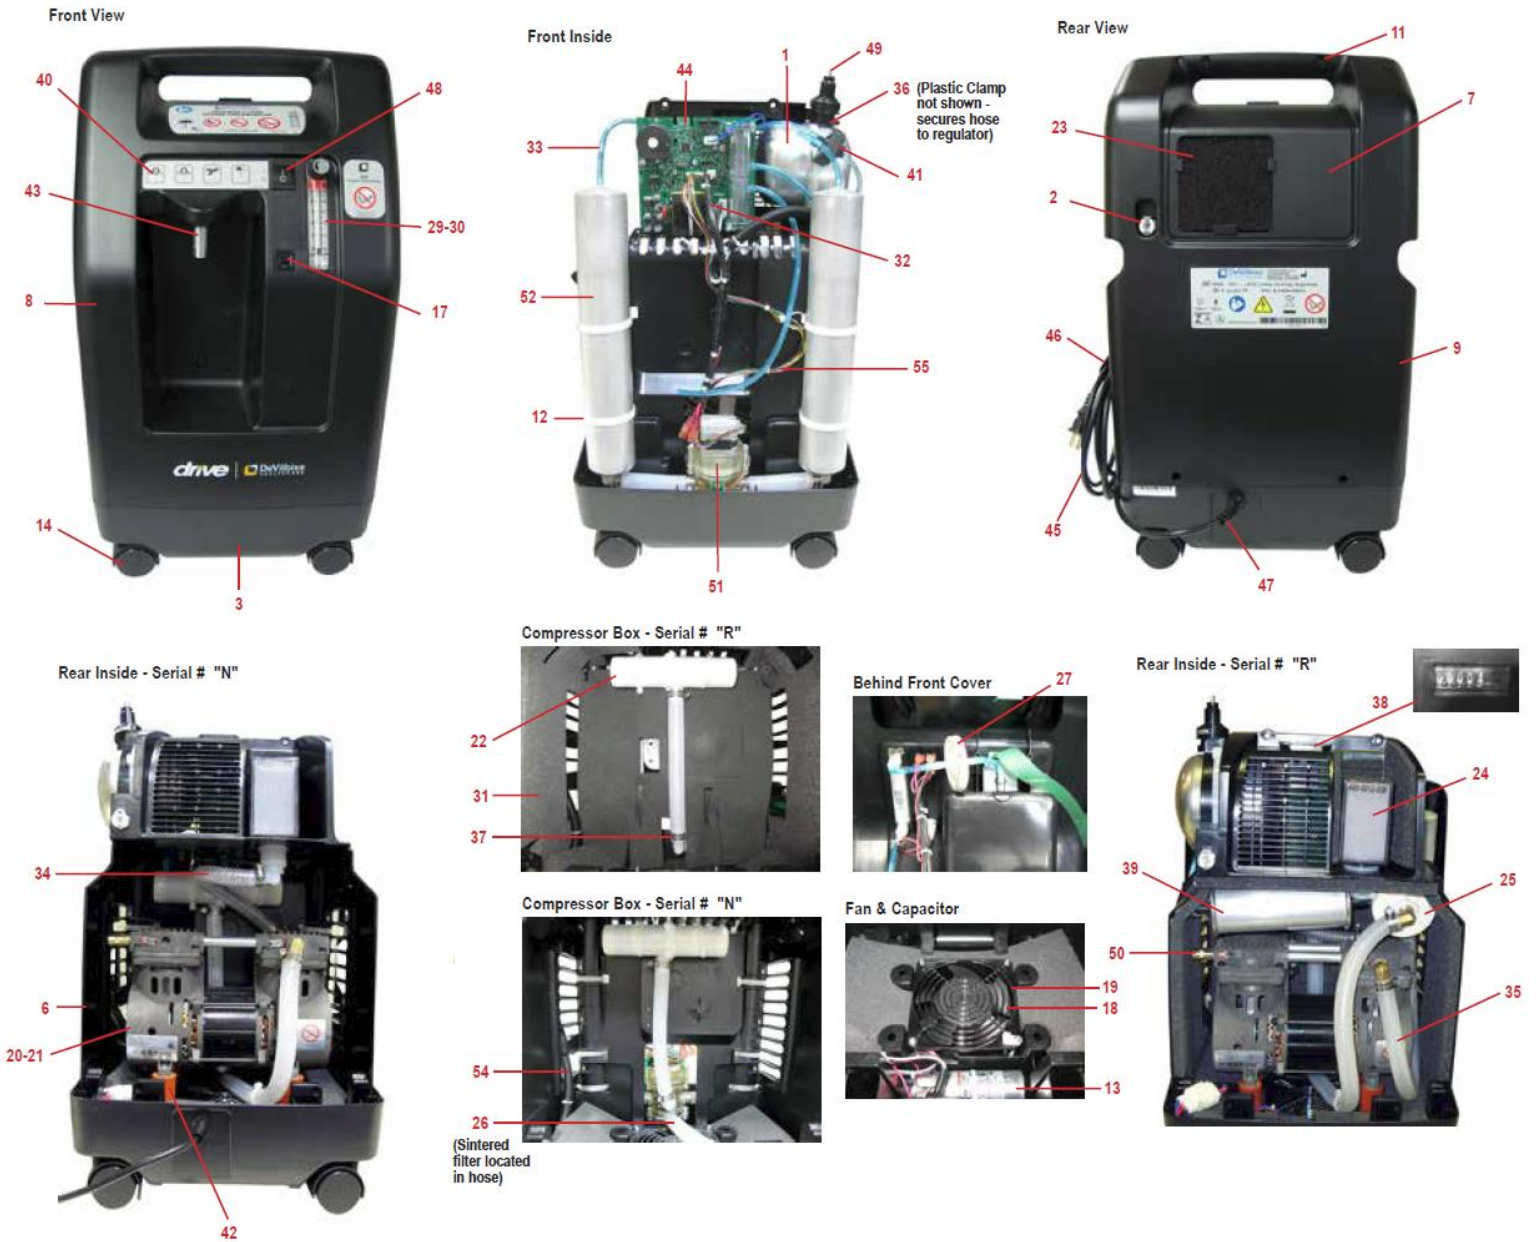

1 Accumulator Tank- 525D-610 2 Auxiliary O2 Port- N/A 3 Base Assembly- 525DD-603 4 Bib- N/A 5 Communication Port Door- N/A 6 Compressor Box- 525DD-615 7 Filter Door- 525DD-639 8 Front Cover- 525DD-611 9 Rear Cover- 525DD-612 10 Cabinet Screws (Original)- N/A 11 Cabinet Screws (Plastic)- N/A 12 Cable Tie (Sieve Bed)- 505DZ-617 13 Motor Capacitor - 525D-616 14 Non-locking Caster (4 ea) - 501DZ-603 15 Bed Check Valve- N/A 16 Final Check Valve- N/A 17 Circuit Breaker- 525d-613 [2] 18 Cooling Fan- 525dd-634 [2] 19 Colling Fan Guard- N/A 20 Compressor- 525D-625 21 Compressor Rebuild Kit- 525D-643 22 Exhaust Muffler- 515A-705 23 Cabinet Air Filter- 303DZ-605 24 Intake Bacteria Filter- MC44D-605 25 Compressor Filter Plastic- [1] 26 Compressor Filter Bronze- 525DD-626 27 Final Bacteria Filter- PV5LD-651 28 Accumulator Tank "T"- N/A	29 Flow Meter- 505DZ-607 30 Low Output Flow Meter- 515LF-607 31 Foam Kit- N/A 32 Fuse- [1] 33 1/8" ID Hose (Blue 4' Long)- 444-554 34 1/2" ID PVC (4" Long)- 444-549 35 1/2" ID Hose Silicone (2' long)- 505DZ-634 36 1/4" Plastic Clamp- N/A 37 Ladder Clamp- 444-566 38 Hour Meter- PV5LD-617 39 Intake Canister 525DS-Q R sn only- 525DD-614 40 Light Panel w/Ribbon- 525D-615 41 Purge Manifold Assembly- 525DD-617 42 Motor Mounts (4 ea)- 505IZ-609 43 Oxygen Outlet Port- 525DD-606 44 PC Board- 525DD-622 45 Power Cord w/Strain Relief- PV5LD-618 46 Power Cord Strap- [1] 47 Power Cord Strain Relief- 505DZ-645 48 Power Switch- 505DZ-508 49 Pressure Regulator- MC29D-612 50 Pressure Relief Valve- 515ADZ-614 51 Rotary Valve- 515ADZ-702 52 Sieve Bed- 525D-619 53 Communication Harness- N/A 54 Main Harness- 525DD-623 55 Rotary Valve Harness- 525D-621

[1] The part is no longer available.
[2] When stock is gone the part is no longer available.