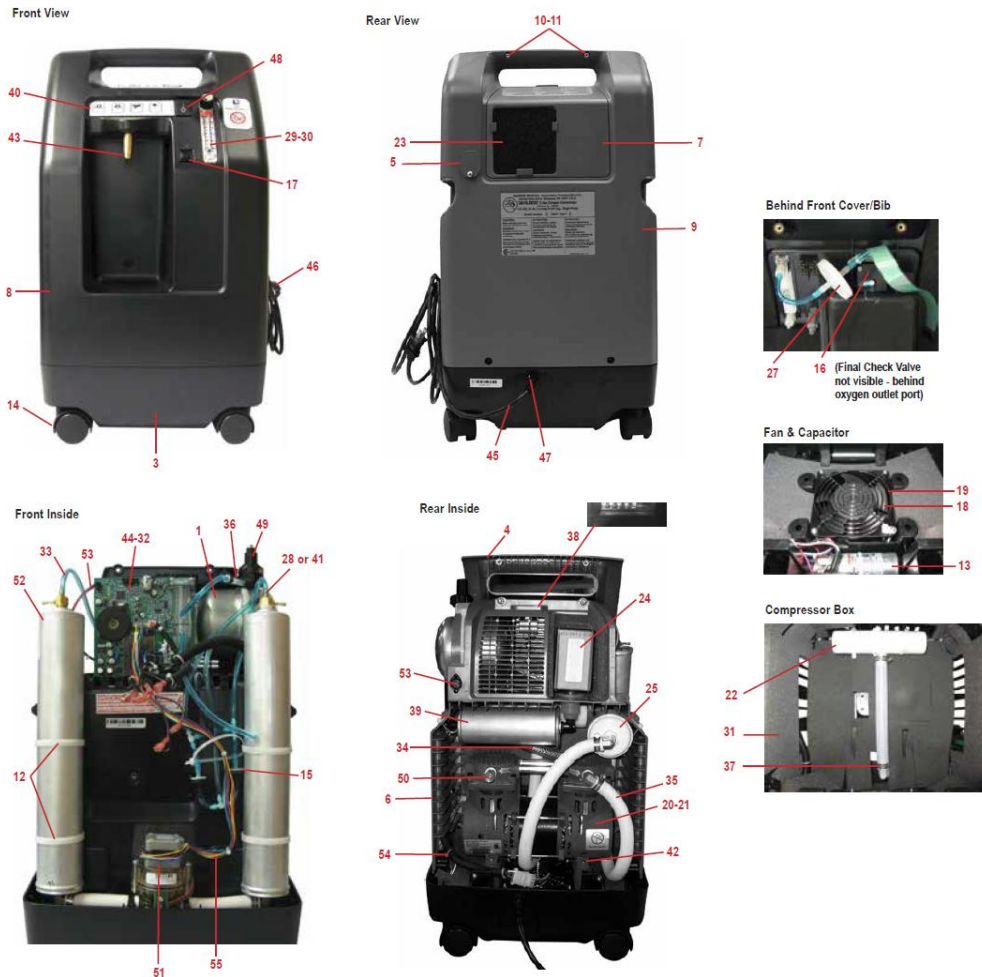

525DS F Serial #	525DS J Serial #	525DS-Q J Serial #
1	Accumulator Tank	525D-610	525D-610	525D-610
2	Auxiliary Oxygen Port	N/A	N/A	N/A
3	Base	[2]	525D-603	525D-603
4	Bib	[2]	N/A	N/A
5	Communication Port Door	525D-640	525DD-640	525DD-640
6	Compressor Box	[2]	[2]	[2]
7	Filter Door	[2]	525DD-639	525DD-639
8	Front Cover	[2]	525DD-601	525DD-601
9	Rear Cover	[2]	525DD-602	525DD-602
10	Cabinet Screw (Original)	525DD-628	525DD-628	525DD-628
11	Cabinet Screw (Plastic)	N/A	N/A	N/A
12	Cable Tie (Sieve Bed)	505DZ-617	505DZ-617	505DZ-617
13	Motor Capacitor	525D-616	525D-616	525D-616
14	Non-locking Caster (4 ea)	501DZ-603	501DZ-603	501DZ-603
15	Bed Check Valve (2 ea)	PVO2D-607	PVO2D-607	PVO2D-607
16	Final Check Valve (2 ea)	PVO2D-607	PVO2D-607	PVO2D-607
17	Circuit Breaker	525D-613 [1]	525D-613 [1]	525D-613 [1]
18	Cooling Fan	525DD-634	525DD-634	525DD-634
19	Cooling Fan Guard	N/A	N/A	N/A
20	Compressor	525D-625	525D-625	525D-625
21	Compressor Rebuild Kit	525D-643	525D-643	525D-643
22	Exhaust Muffler	515A-705	515A-705	515A-705
		525DS F Serial #	525DS J Serial #	525DS-Q J Serial #
23	Cabinet Air Filter	303DZ-605	303DZ-605	303DZ-605
24	Intake Bacteria Filter	MC44D-605	MC44D-605	MC44D-605
25	Compressor Filter (Plastic)	[2]	[2]	[2]
26	Compressor Filter (Bronze)	N/A	N/A	N/A
27	Final Bacteria Filter	PV5LD-651	PV5LD-651	PV5LD-651
28	Accumulator Tank "T"	444-582	444-582	444-582
29	Standard Flow Meter	505DZ-607	505DZ-607	505DZ-607
30	Low Output Meter	515LF-607	515LF-607	515LF-607
31	Foam Kit	525D-600	N/A	N/A
32	Fuse (PC Board)	[2]	[2]	[2]
33	1/8" ID Hose (Blue 4' Long)	444-554	444-554	444-554
34	1/2" ID Hose PVC Braided (4" Long)	444-549	444-549	444-549
35	1/2" ID Hose Silicone Braided (2' long)	505DZ-634	505DZ-634	505DZ-634
36	1/4" ID Plastic Hose Clamp	N/A	N/A	N/A
37	ID Ladder Clamp	444-566	444-566	444-566
38	Hour Meter	PV5LD-617	PV5LD-617	PV5LD-617
39	Intake Canister	525D-614	525D-614	525DD-614
40	Light Panel w/Ribbon Cable	525D-615	525D-615	525D-615
41	Purge Manifold Assembly	N/A	525DD-617	525DD-617
42	Motor Mounts	505IZ-609	505IZ-609	505IZ-609
		525DS F Serial #	525DS J Serial #	525DS-Q J Serial #
43	Oxygen Outlet Port	525DD-606	525DD-606	525DD-606
44	PC Board	525DS-622 [1]	525DS-622 [1]	525DS-622 [1]
45	Power Cord w/Strain Relief	PV5LD-618	PV5LD-618	PV5LD-618
46	Power Cord Strap	[2]	[2]	[2]
47	Power Cord Strain Relief	505DZ-645	505DZ-645	505DZ-645
48	Power Switch	505DZ-508	505DZ-508	505DZ-508
49	Pressure Regulator	MC29D-612	MC29D-612	MC29D-612
50	Pressure Relief Valve	515ADZ-614	515ADZ-614	515ADZ-614
51	Rotary Valve	515ADZ-702	515ADZ-702	515ADZ-702
52	Sieve Bed	525D-619	525D-619	525D-619
53	Communication Harness/Port	[2]	[2]	[2]
54	Main Harness	515DZ-623	515DZ-623	515DZ-623
55	Rotary Valve Harness	525D-621	525D-621	525D-621

[1] When stock is gone the part is no longer available.
[2] The part is no longer available.