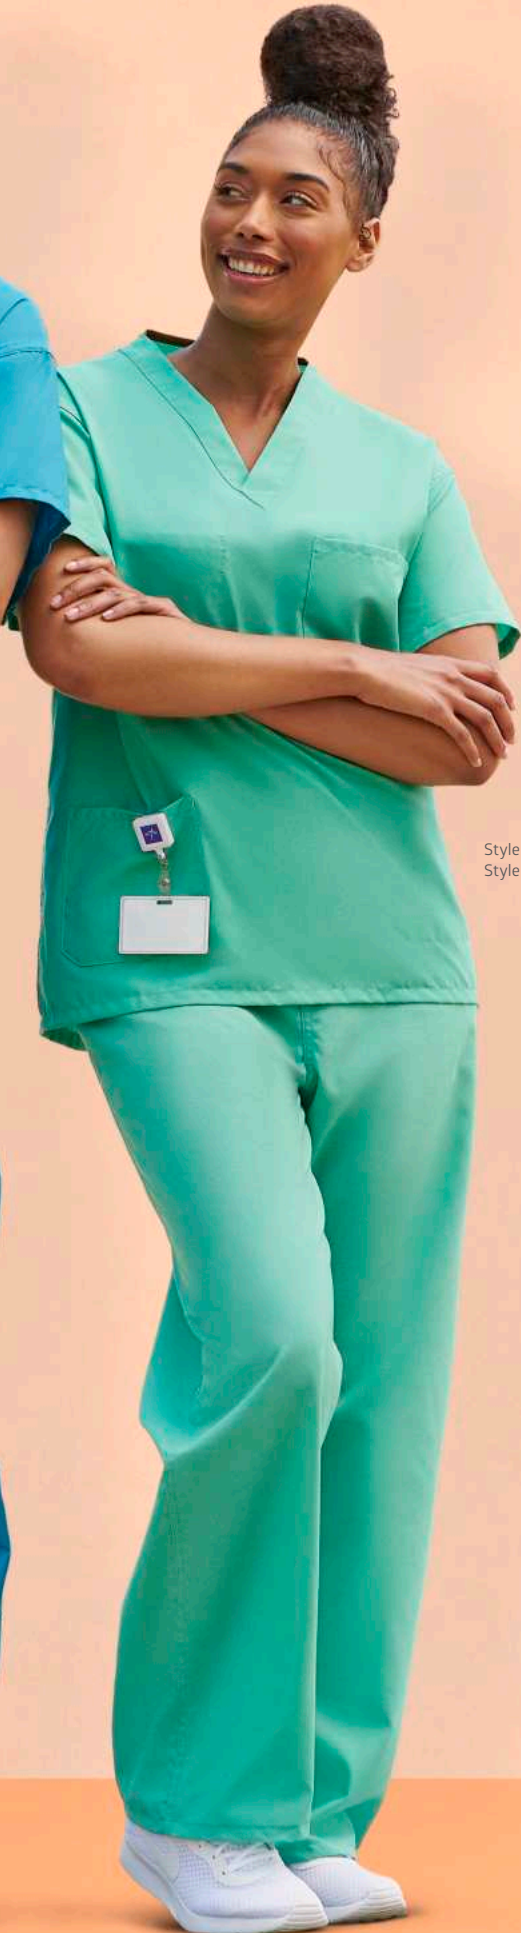

Style 910JRL (top)
Style 900JRL (pant)

Style 8801JCB (top)
Style 900JCB (pant)

Style 610NBT (top) and
Style 600NBT (pants)

Style M630NTJ (top) and
Style M600NTJ (pants)

AngelStat®

The all-around favorite

- Our No. 1 scrub
- Softens with every wash
- Durable scrubs stand up to industrial washing
- RFID Stocked Assortment in select styles and colors helps you keep track of your scrubs
- 55% cotton/45% poly; 4.1 OSY