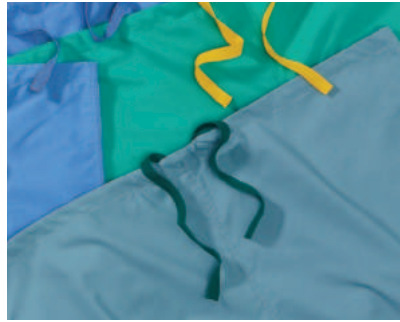

Encore™ 44

Budget-friendly and built to last

- **Classic Fit & Style**
- **Ultra Light**
- **Case Pack Quantities**
- **55% cotton/45% poly**