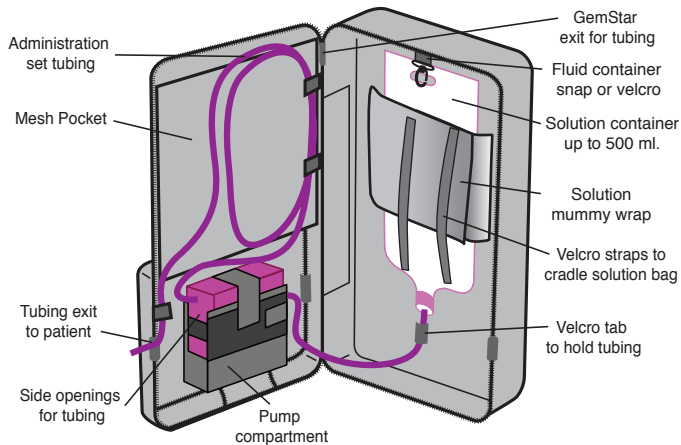

500 ml. Shoulder Pack

(for use with the CADD Prizm®/Curlin®/CME® or GemStar® Pumps)

500 ml. Shoulder Pack

(for use with the CADD Prizm®/Curlin®/CME® or GemStar® Pumps)

500 ml. Shoulder Pack

(for use with the CADD Prizm®/Curlin®/CME® or GemStar® Pumps)

500 ml. Shoulder Pack

(for use with the CADD Prizm®/Curlin®/CME® or GemStar® Pumps)