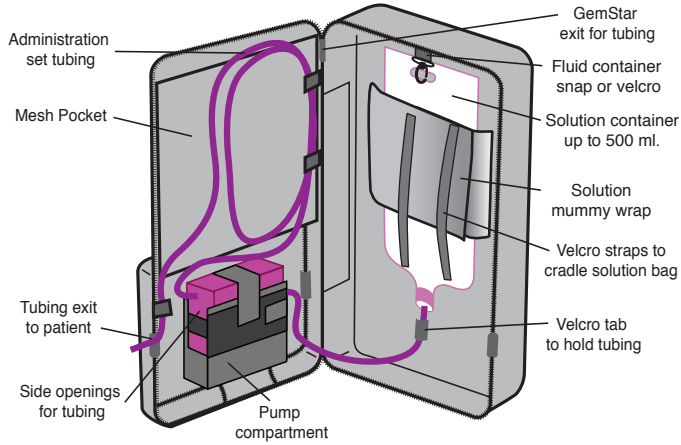

500 ml. Shoulder Pack

(for use with the CADD Prizm®/Curlin®/CME® or GemStar® Pumps)

500 ml. Shoulder Pack

(for use with the CADD Prizm®/Curlin®/CME® or GemStar® Pumps)

500 ml. Shoulder Pack

(for use with the CADD Prizm®/Curlin®/CME® or GemStar® Pumps)

500 ml. Shoulder Pack

(for use with the CADD Prizm®/Curlin®/CME® or GemStar® Pumps)