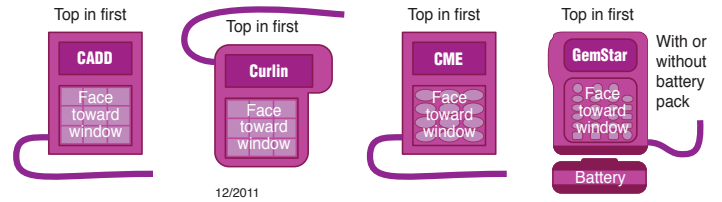

500 ml. Shoulder Pack

(for use with the CADD Prizm®/Curlin®/CME® or GemStar® Pumps)

500 ml. Shoulder Pack

(for use with the CADD Prizm®/Curlin®/CME® or GemStar® Pumps)

500 ml. Shoulder Pack

(for use with the CADD Prizm®/Curlin®/CME® or GemStar® Pumps)

500 ml. Shoulder Pack

(for use with the CADD Prizm®/Curlin®/CME® or GemStar® Pumps)