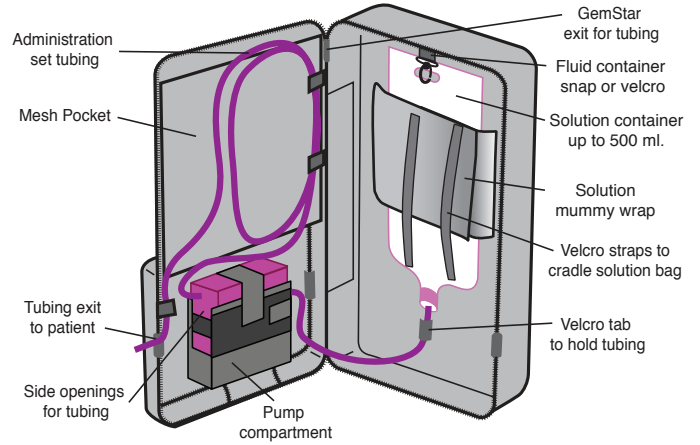

500 ml. Shoulder Pack

(for use with the CADD Prizm®/Curlin®/CME® or GemStar® Pumps)

500 ml. Shoulder Pack

(for use with the CADD Prizm®/Curlin®/CME® or GemStar® Pumps)

500 ml. Shoulder Pack

(for use with the CADD Prizm®/Curlin®/CME® or GemStar® Pumps)

500 ml. Shoulder Pack

(for use with the CADD Prizm®/Curlin®/CME® or GemStar® Pumps)