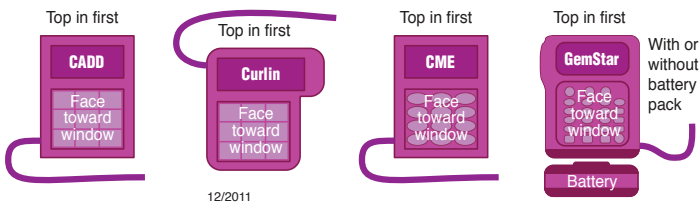

500 ml. Shoulder Pack

(for use with the CADD Prizm®/Curlin®/CME® or GemStar® Pumps)

500 ml. Shoulder Pack

(for use with the CADD Prizm®/Curlin®/CME® or GemStar® Pumps)

500 ml. Shoulder Pack

(for use with the CADD Prizm®/Curlin®/CME® or GemStar® Pumps)

500 ml. Shoulder Pack

(for use with the CADD Prizm®/Curlin®/CME® or GemStar® Pumps)