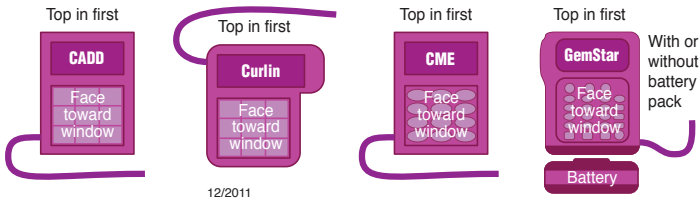

500 ml. Shoulder Pack

(for use with the CADD Prizm®/Curlin®/CME® or GemStar® Pumps)

500 ml. Shoulder Pack

(for use with the CADD Prizm®/Curlin®/CME® or GemStar® Pumps)

500 ml. Shoulder Pack

(for use with the CADD Prizm®/Curlin®/CME® or GemStar® Pumps)

500 ml. Shoulder Pack

(for use with the CADD Prizm®/Curlin®/CME® or GemStar® Pumps)