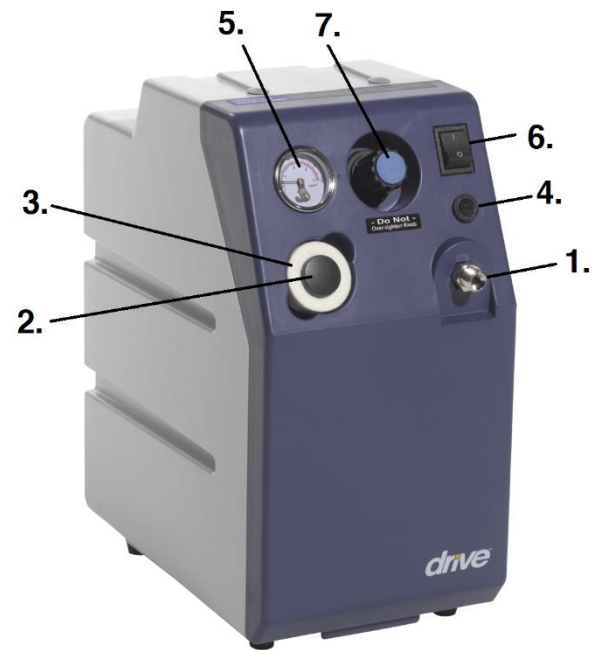

**Old Style**

**New Style**

		Old Style	New Style
1.	Outlet Port	18450-ADAPTER	18450-ADAPTER
2.	Filter Cap	18450-CAP	18450-CAP
3.	Intake Filter	18450-FILTER	18450-FILTER
4.	Circuit Breaker	18450-CB	18450-CB
5.	Pressure Gauge	18450-GAUGE	18450-GAUGE
6.	Power Switch	18450-SWITCH	18450-SWITCH
7.	Pressure Valve		
	Grey Knob	18450-VALVE [1]	Not Applicable
	Blue Valve	18450-NVALVE	18450-NVALVE
8.	Outer Cover	18450-COVER [1]	Not Applicable
	Not Shown		
	Rear Cabinet Filter	Not Applicable	18450-FR
	Internal Part		
	"T" Connector	[2]	[2]
	PE Tubing	[2]	[2]
	Compressor Head	18450-HEADKIT	18450-HEADKIT
	Cooling Fan	[2]	18450-NFAN