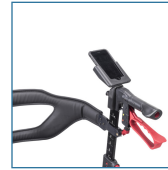

Nitro Sprint and Glide Cell Phone Holder

HCPCS:

FIGURE A

FIGURE B

FIGURE C

FIGURE D

FIGURE E

The Nitro Sprint and Glide Cell Phone Holder is designed to fit on all Nitro Sprint Rollators and Nitro Glide Knee Walkers with built-in accessory mount to provide convenience at every turn

- Fits on all Nitro Sprint Rollators and Nitro Glide Knee Walkers with built-in accessory mount
- Securely holds most smart phones with ability to view and use cell phone while in cell phone holder
- Locking mechanism ensures cell phone remains in its holder

PRODUCTS

Description

102662-CELL	Nitro Universal Cell Phone Holder, 1EA
-------------	--

SPECIFICATIONS

Description

Product Dimensions	3.7" (L) x 3.6" (W) x 5.4" (H)
CA Prop 65	no