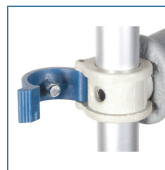

EZ Adjust Aluminum Crutches with Euro-Style Clip and Accessories

HCPCS: E0114-1, E0114-1

FIGURE A

- Handgrip position adjusts easily and tool-free with Euro-style clip
- Height adjusts easily and tool-free with push pin
- Lighter than wood, the aluminum crutch provides stability and durability
- Non-skid, jumbo-size vinyl contoured tips provide excellent traction
- Hand grips are easily adjusted with Euro-style clips
- Comfortable, durable underarm pad and hand grip

PRODUCTS

Description

10430-8	EZ Adjust, AluminumCrutchesAdult,8/cs
10431-8	EZ Adjust, Aluminum Crutches,Youth,8/cs
10432-8	EZ Adjust, AluminumCrutchesTall,8/cs

SPECIFICATIONS

Description

Warranty	Limited Lifetime
Weight Capacity	300 lbs